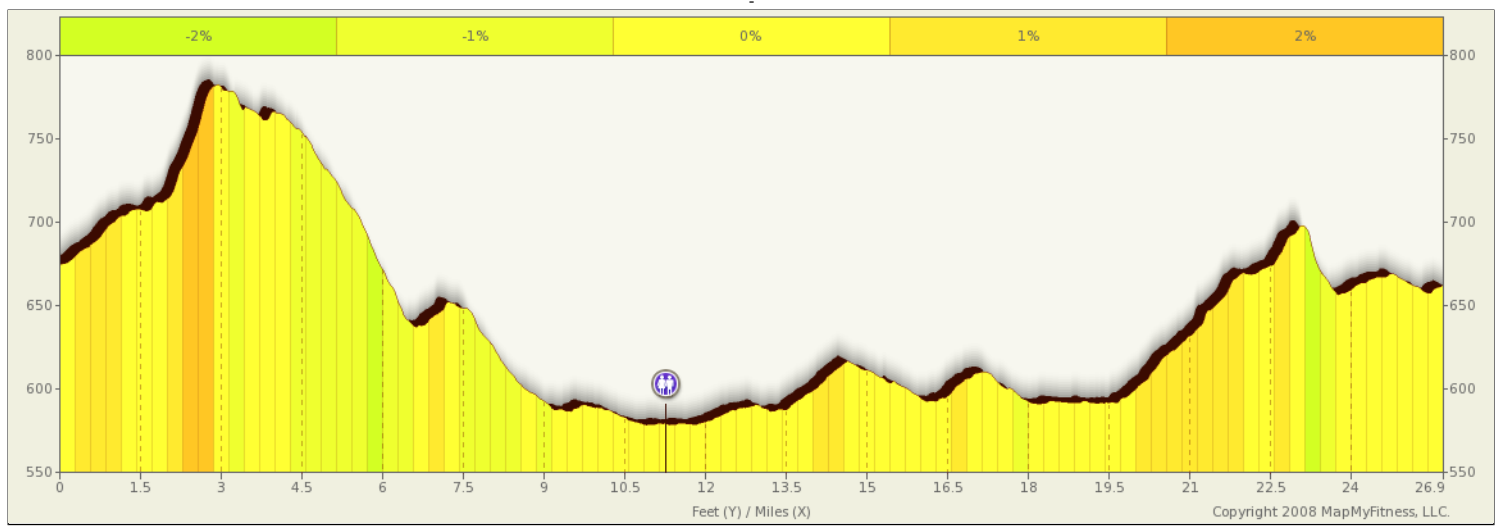

ROUTE DESCRIPTION:
No Description Provided

ROUTE DESCRIPTION:
 No Description Provided

Notes		
AT	FOR	NOTES
0.02 mi.	2836ft	Turn left at 1105
0.55 mi.	3645ft	Slight right to stay on 1105
1.25 mi.	1mi 4206ft	Turn right at Highway 153
3.04 mi.	1mi 2186ft	Turn right at Highway 156
4.46 mi.	3mi 4932ft	Turn left at Highway 327
8.39 mi.	1607ft	Turn left to stay on Highway 327
8.69 mi.	1mi 3951ft	Turn right at Highway 326
10.44 mi.	1mi 153ft	Turn right at Widavilla
11.47 mi.	1343ft	Continue on W Davilla
11.73 mi.	319ft	Turn right at S Commerce St/ Farm- To-Market Road 971/ TX-95
11.79 mi.	440ft	Bathroom
11.87 mi.	1352ft	Turn right at 971/ W Mesquite
12.13 mi.	781ft	Turn right at S Brazos St

Notes		
AT	FOR	NOTES
12.27 mi.	1mi 153ft	Turn left at W Davilla/ Widavilla Continue to follow Widavilla
13.3 mi.	1mi 3951ft	Turn left at Highway 326
15.05 mi.	1607ft	Turn left at Highway 327
15.35 mi.	3936ft	Continue on Highway 380
16.1 mi.	843ft	Continue on County Road 380
16.26 mi.	2mi 3426ft	Turn right at Highway 340
18.91 mi.	5029ft	Turn right at Highway 124
19.86 mi.	5mi 4612ft	Turn right to stay on Highway 124
25.73 mi.	2924ft	Turn right to stay on Highway 124
26.29 mi.	2958ft	Turn right at Highway 120
26.85 mi.	250ft	Continue on 1105
26.9 mi.	-	Stop